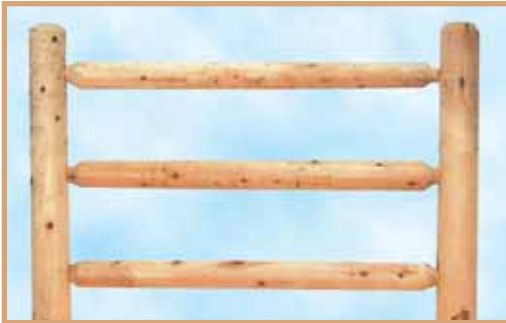

## Red Cedar

Choose from a variety of postcap styles

American Ballcap

Classic

York Flat Top

Beveled

York Pyramid

### Cedar

### Pressure-Treated

Classic

Beveled

Cedar Round Rail (3-Rail)

Highland Picket Fence

Cedar Round Rail (2-Rail)

Lower Highland Picket Fence

Diamond Rail  
(4"x4" Posts, 3"x3" Rails)

Newport Picket Fence

Locust Rail  
(2-Rail & 3-Rail)

Western Red Cedar Split-Rail  
(2-Rail & 3-Rail)