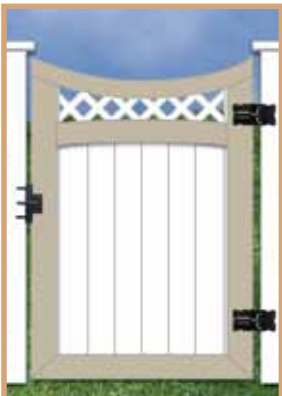

# Vinyl

Add a gate that complements your fence style.

Victorian Stepped Top Privacy

Victorian Straight Top Privacy

T&G Scalloped

T&G Crowned

T&G Scalloped with Diagonal Lattice

T&G Crowned with Diagonal Lattice

Gates

T&G Scalloped, Crowned Mid-Rail with Diagonal Lattice

T&G Crowned, Lattice Topped with Concave Mid-Rail

T&G with Scalloped Victorian Picket Topped

T&G with Crowned Victorian Picket Topped

**Hardware** Gate hardware is designed for use on all of our products.