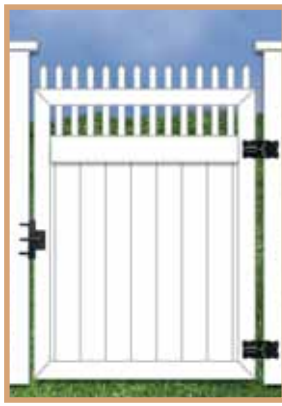

# Vinyl

Add a gate that complements your fence style.

Victorian Stepped Top Privacy

Victorian Straight Top Privacy

T&G Scalloped

T&G Crowned

T&G Scalloped with Diagonal Lattice

T&G Crowned with Diagonal Lattice

Gates

T&G Scalloped, Crowned Mid-Rail with Diagonal Lattice

T&G Crowned, Lattice Topped with Concave Mid-Rail

T&G with Scalloped Victorian Picket Topped

T&G with Crowned Victorian Picket Topped

**Hardware** Gate hardware is designed for use on all of our products.