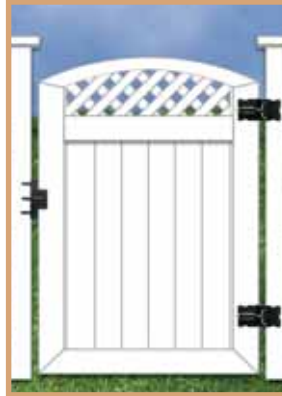

# Vinyl

Add a gate that complements your fence style.

Victorian Stepped Top Privacy

Victorian Straight Top Privacy

T&G Scalloped

T&G Crowned

T&G Scalloped with Diagonal Lattice

T&G Crowned with Diagonal Lattice

Gates

T&G Scalloped, Crowned Mid-Rail with Diagonal Lattice

T&G Crowned, Lattice Topped with Concave Mid-Rail

T&G with Scalloped Victorian Picket Topped

T&G with Crowned Victorian Picket Topped

**Hardware** Gate hardware is designed for use on all of our products.