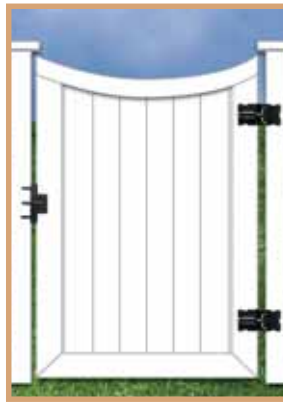

# Vinyl

Add a gate that complements your fence style.

Victorian Stepped Top Privacy

Victorian Straight Top Privacy

T&G Scalloped

T&G Crowned

T&G Scalloped with Diagonal Lattice

T&G Crowned with Diagonal Lattice

Gates

T&G Scalloped, Crowned Mid-Rail with Diagonal Lattice

T&G Crowned, Lattice Topped with Concave Mid-Rail

T&G with Scalloped Victorian Picket Topped

T&G with Crowned Victorian Picket Topped

**Hardware** Gate hardware is designed for use on all of our products.