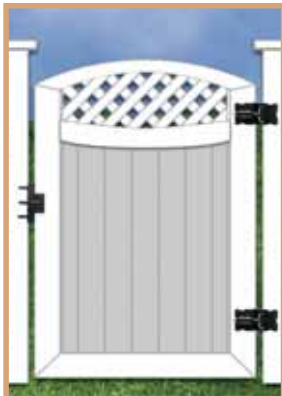

# Vinyl

Add a gate that complements your fence style.

Victorian Stepped Top Privacy

Victorian Straight Top Privacy

T&G Scalloped

T&G Crowned

T&G Scalloped with Diagonal Lattice

T&G Crowned with Diagonal Lattice

Gates

T&G Scalloped, Crowned Mid-Rail with Diagonal Lattice

T&G Crowned, Lattice Topped with Concave Mid-Rail

T&G with Scalloped Victorian Picket Topped

T&G with Crowned Victorian Picket Topped

**Hardware** Gate hardware is designed for use on all of our products.