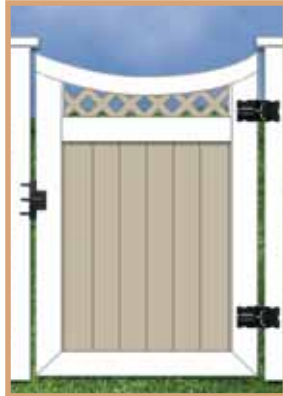

# Vinyl

Add a gate that complements your fence style.

Victorian Stepped Top Privacy

Victorian Straight Top Privacy

T&G Scalloped

T&G Crowned

T&G Scalloped with Diagonal Lattice

T&G Crowned with Diagonal Lattice

Gates

T&G Scalloped, Crowned Mid-Rail with Diagonal Lattice

T&G Crowned, Lattice Topped with Concave Mid-Rail

T&G with Scalloped Victorian Picket Topped

T&G with Crowned Victorian Picket Topped

**Hardware** Gate hardware is designed for use on all of our products.