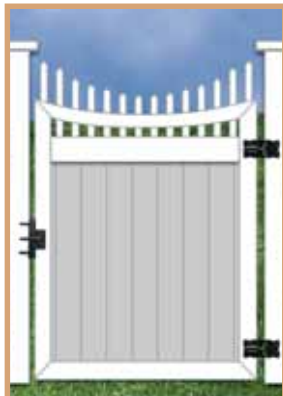

# Vinyl

Add a gate that complements your fence style.

Victorian Stepped Top Privacy

Victorian Straight Top Privacy

T&G Scalloped

T&G Crowned

T&G Scalloped with Diagonal Lattice

T&G Crowned with Diagonal Lattice

Gates

T&G Scalloped, Crowned Mid-Rail with Diagonal Lattice

T&G Crowned, Lattice Topped with Concave Mid-Rail

T&G with Scalloped Victorian Picket Topped

T&G with Crowned Victorian Picket Topped

**Hardware** Gate hardware is designed for use on all of our products.